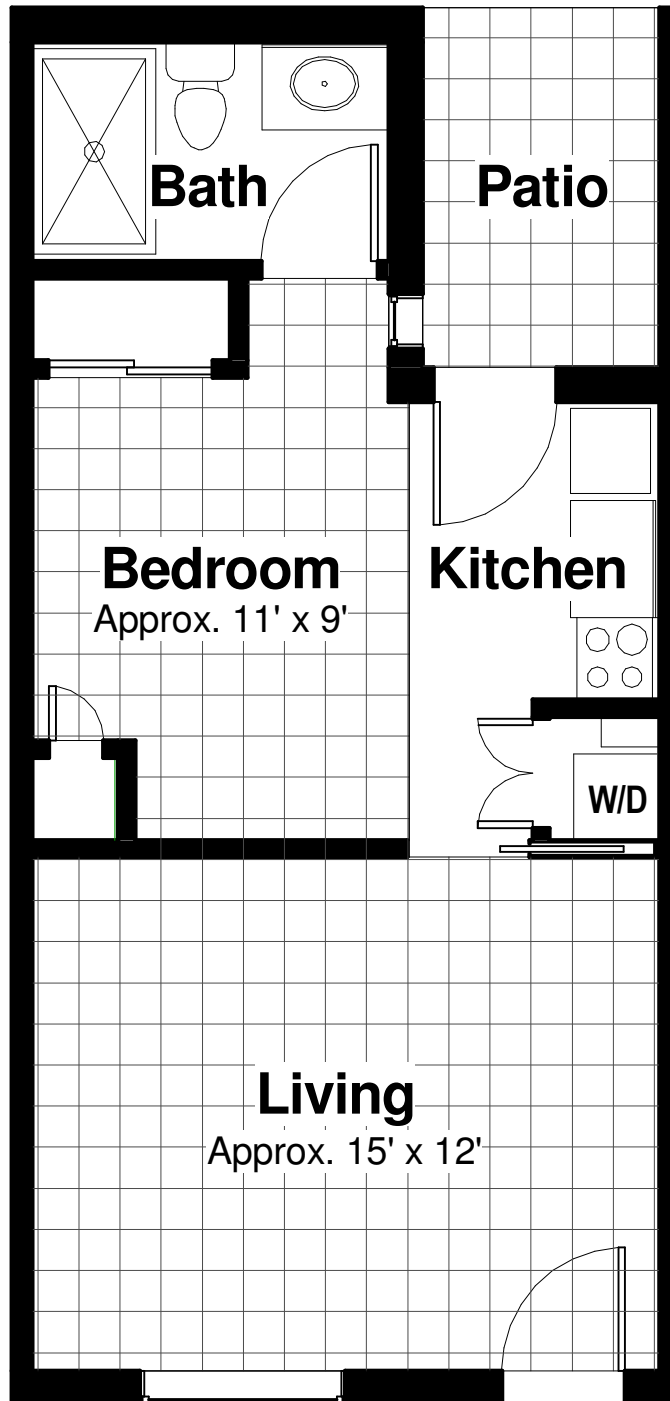

THE ASPEN

One Bedroom - One Bath
Approx. 527 Sq. Ft.

Wooddale Village

18616 North 99th Avenue - Sun City, Arizona 85373 - (623) 933-1313