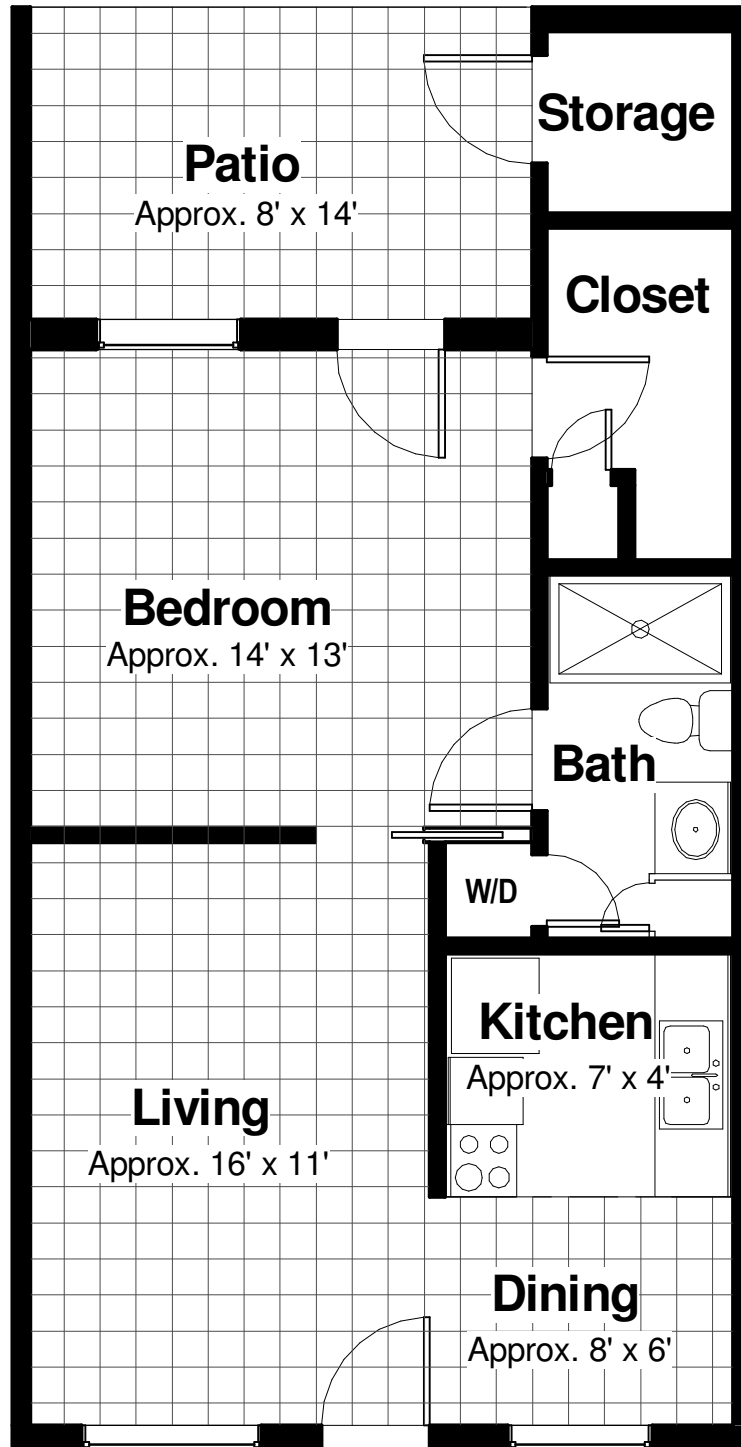

THE BIRCH

One Bedroom - One Bath
Approx. 793 Sq. Ft.

Wooddale Village

18616 North 99th Avenue - Sun City, Arizona 85373 - (623) 933-1313