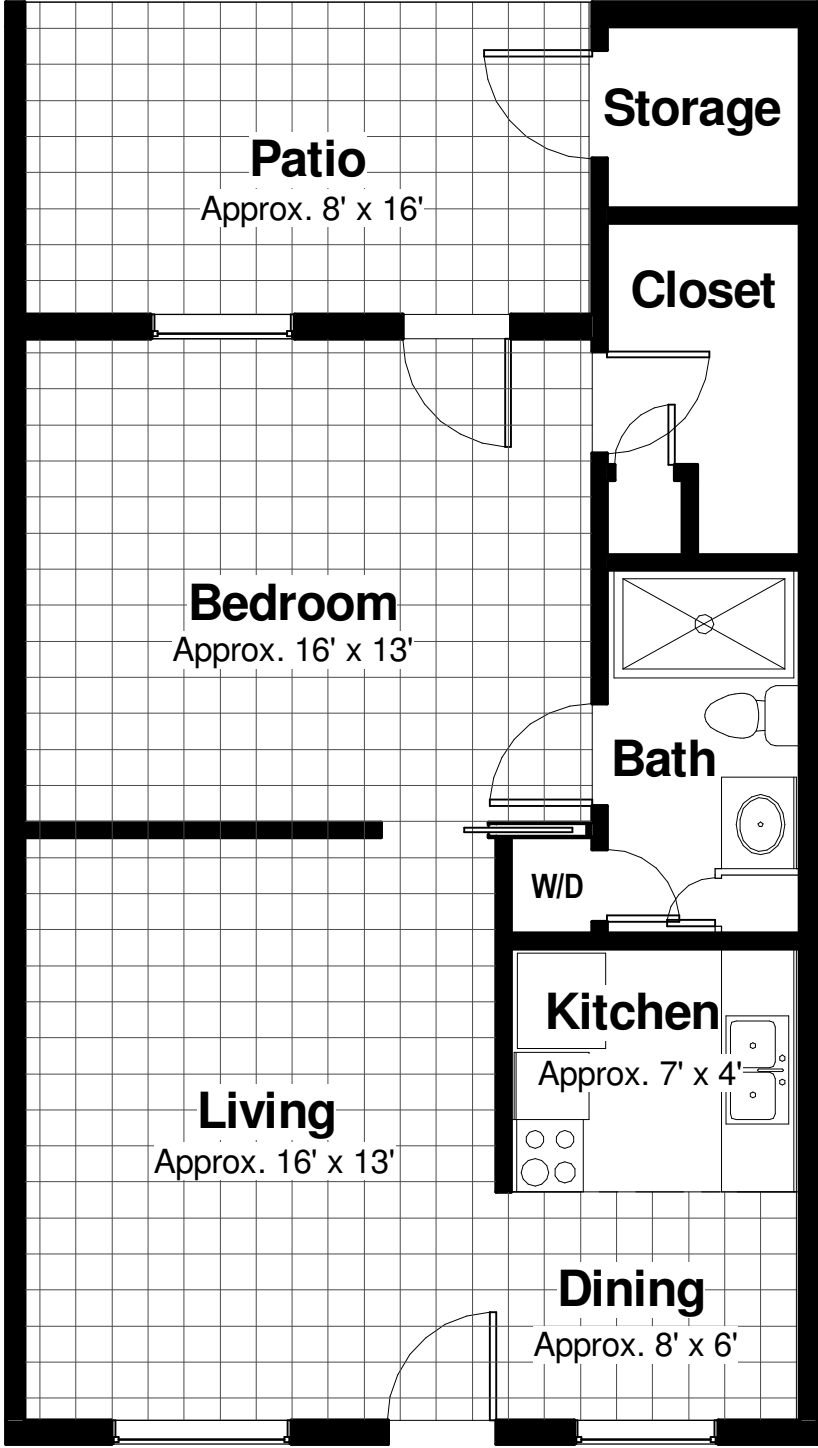

THE MAPLE

One Bedroom - One Bath
Approx. 873 Sq. Ft.

Wooddale Village

18616 North 99th Avenue - Sun City, Arizona 85373 - (623) 933-1313